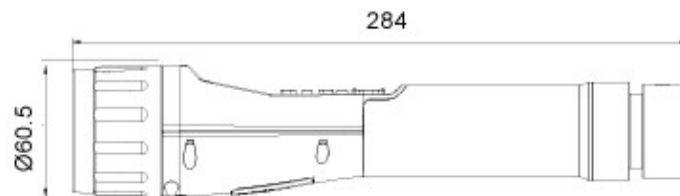

The Ultimate Security Tool.

TFSCAM – TFS-TC - Technical Specifications

General Information

Image Sensor	CMOS
Effective Pixels	2034 x 1296 Pixels
Lens Type	6 mm
Compression Method	H.264
Archive Format	MOV / JPEG
Video Format	1920 x 1080 30FPS
Image Size	2034 x 1296 Pixels
Microphone	Yes
Illuminance	0 LUX
White Lighting	LED x 2
IR Lighting	IR LED x 1
Brightness	Three-section switch
AV OUT Interface	ø3.5mm Phone jack
USB Interface	Micro USB
Panel Size	1.5" LCD, Resolution : 320x240 Pixels
SD Card	Micro SD max 32 GB
Alarm	Buzzer
RFID Reader	125KHz (Optional)
Battery	3.7V 5000mAh Lithium ion Battery
Dimensions	ø60.5 x 283 mm
Weatherproof	IP66
Weight	630g (with battery)