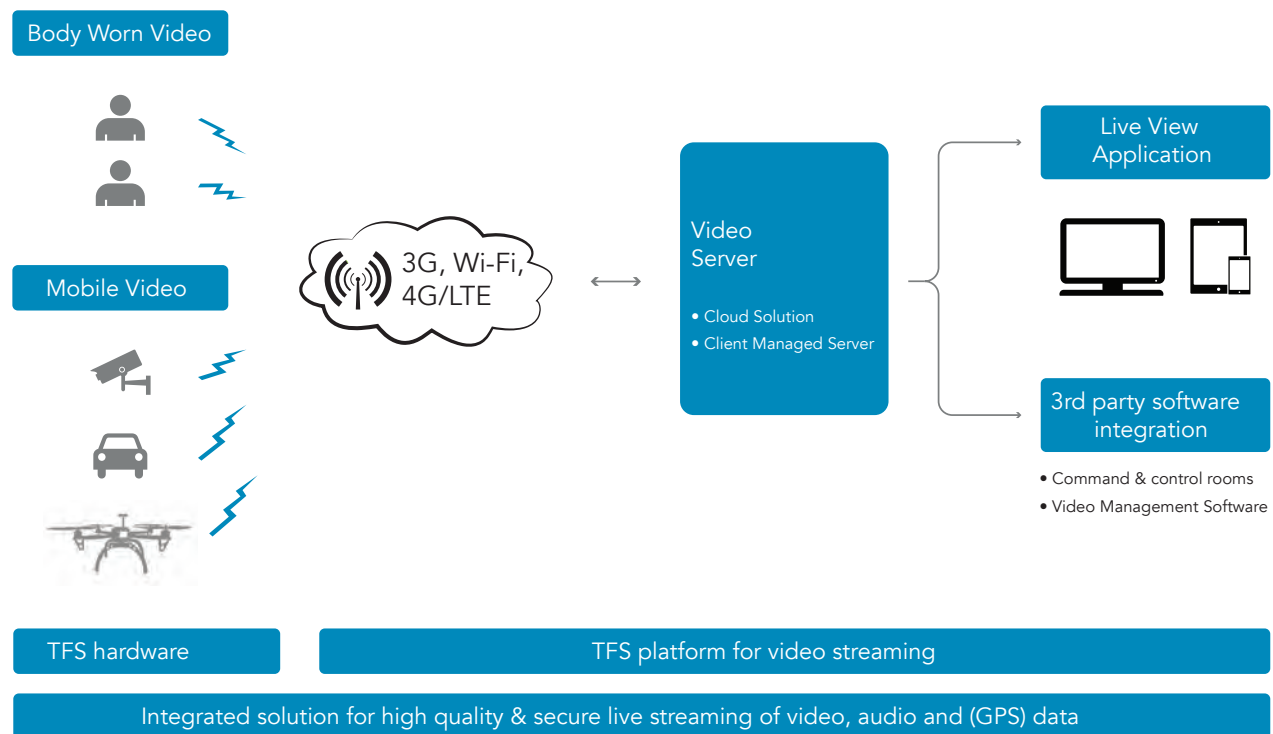

TFS offers body-worn and mobile video solutions for professional use. Reliable end-to-end solutions for video recording and live video streaming via wireless networks (3G, 4G & Wi-Fi). TFS offers products with an integrated platform for live video streaming.

The products are easy to use, equipped with state of art technology and are highly ruggedized. Products are developed in close cooperation with end users and partners.

The TFS products are being used to gather video evidence for public safety, to secure and observe, to increase safety of personnel in the field, to improve situational awareness for command & control, for video documentation and industrial inspection and point of view recording for TV and Sport.

The integrated and secure TFS back-end solution takes care of live video streaming from body-worn devices and mobile video to command and control room. This integrated end-to-end approach ensures better video quality, very high operational reliability, extra flexibility and easy and fast setup.